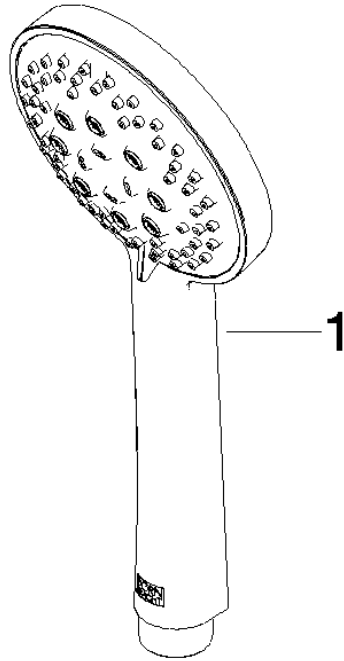

Shower set - Brushed Champagne (22kt Gold)

TARA

ST 050 201 5660

Fits: TARA, META

- slide bar
- Pipe diameter 18 mm
- rosette Ø 55 mm
- gauge 800 mm
- metal shower hose 1750mm with integrated anti-twist protection
- shower hose connector 3/8"
- Three or five settings: COMPACT RAIN, COMPACT SOFT FLOW, COMPACT AQUAPRESSURE FLOW, max. flow rate 15 l/min (at 3 bar)
- Function from: 7 l/min
- spray head Ø 100mm

Flow rate chart

Certificates

LGA_29984.

DVGW_DW-
6517DN0129.

WRAS_2210003.

ST 050 201 5660

Parts for other
finishes can be found
here: [Chrome](#)

Spare parts list

No.	Item Number	Name	Quantity used	Delivery time
1	09 23 01 039 90	sieve	1	2

Shower set - Brushed Champagne (22kt Gold)

TARA

ST 050 201 5660

Fits: TARA, META

- slide bar
- Pipe diameter 18 mm
- rosette Ø 55 mm
- gauge 800 mm
- metal shower hose 1750mm with integrated anti-twist protection
- shower hose connector 3/8"

No.	Item Number	Name	Quantity used	Delivery time
1	05 17 62 500 00 90	fixing set	2	2
2	90 14 10 032 00 90	seal	2	2
3	08 27 62 500-46	rosette	2	30
4	05 28 22 590 01-46	bar	1	30
5	12 580 970-46	Slide unit - Brushed Champagne (22kt Gold)	1	30
6	28 322 970-46	Metal shower hose 1/2" x 3/8" x 1750 mm - Brushed Champagne (22kt Gold)	1	30