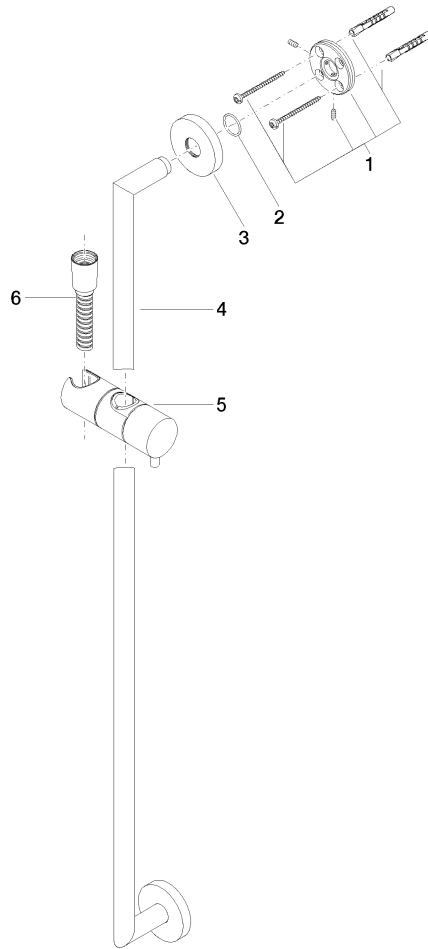

Shower set - Brushed Champagne (22kt Gold)

TARA

ST 050 201 5660

Fits: TARA, META

- slide bar
- Pipe diameter 18 mm
- rosette Ø 55 mm
- gauge 800 mm
- metal shower hose 1750mm with integrated anti-twist protection
- shower hose connector 3/8"
- Three or five settings: COMPACT RAIN, COMPACT SOFT FLOW, COMPACT AQUAPRESSURE FLOW, max. flow rate 15 l/min (at 3 bar)
- Function from: 7 l/min
- spray head Ø 100mm

No.	Item Number	Name	Quantity used	Delivery time
1	09 23 01 039 90	sieve	1	2

Shower set - Brushed Champagne (22kt Gold)

TARA

ST 050 201 5660

Fits: TARA, META

- slide bar
- Pipe diameter 18 mm
- rosette Ø 55 mm
- gauge 800 mm
- metal shower hose 1750mm with integrated anti-twist protection
- shower hose connector 3/8"

Shower set - Brushed Champagne (22kt Gold)

TARA

ST 050 201 5660

ST 050 201 5660

mm [inches]

ST 050 201 5660

Parts for other finishes can be found here: [Chrome](#)

Spare parts list

No.	Item Number	Name	Quantity used	Delivery time
1	05 17 62 500 00 90	fixing set	2	2
2	90 14 10 032 00 90	seal	2	2
3	08 27 62 500-46	rosette	2	30
4	05 28 22 590 01-46	bar	1	30
5	12 580 970-46	Slide unit - Brushed Champagne (22kt Gold)	1	30
6	28 322 970-46	Metal shower hose 1/2" x 3/8" x 1750 mm - Brushed Champagne (22kt Gold)	1	30