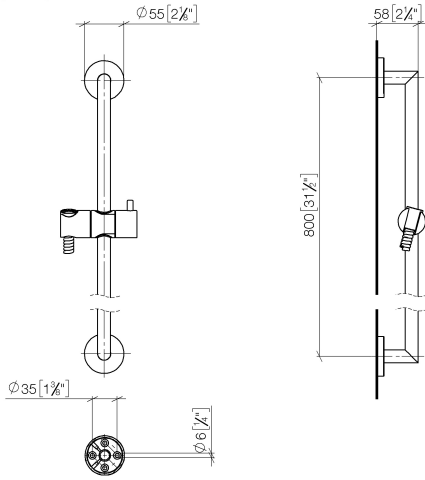

Shower set - Brushed Champagne (22kt Gold)

TARA

ST 050 201 5660

Fits: TARA, META

- slide bar
- Pipe diameter 18 mm
- rosette Ø 55 mm
- gauge 800 mm
- metal shower hose 1750mm with integrated anti-twist protection
- shower hose connector 3/8"
- Three or five settings: COMPACT RAIN, COMPACT SOFT FLOW, COMPACT AQUAPRESSURE FLOW, max. flow rate 15 l/min (at 3 bar)
- Function from: 7 l/min
- spray head Ø 100mm

No.	Item Number	Name	Quantity used	Delivery time
1	09 23 01 039 90	sieve	1	2

Shower set - Brushed Champagne (22kt Gold)

TARA

ST 050 201 5660

Fits: TARA, META

- slide bar
- Pipe diameter 18 mm
- rosette Ø 55 mm
- gauge 800 mm
- metal shower hose 1750mm with integrated anti-twist protection
- shower hose connector 3/8"

Shower set - Brushed Champagne (22kt Gold)

TARA

ST 050 201 5660

ST 050 201 5660

mm [inches]

ST 050 201 5660

Parts for other finishes can be found here: [Chrome](#)

Spare parts list

No.	Item Number	Name	Quantity used	Delivery time
1	05 17 62 500 00 90	fixing set	2	2
2	90 14 10 032 00 90	seal	2	2
3	08 27 62 500-46	rosette	2	30
4	05 28 22 590 01-46	bar	1	30
5	12 580 970-46	Slide unit - Brushed Champagne (22kt Gold)	1	30
6	28 322 970-46	Metal shower hose 1/2" x 3/8" x 1750 mm - Brushed Champagne (22kt Gold)	1	30